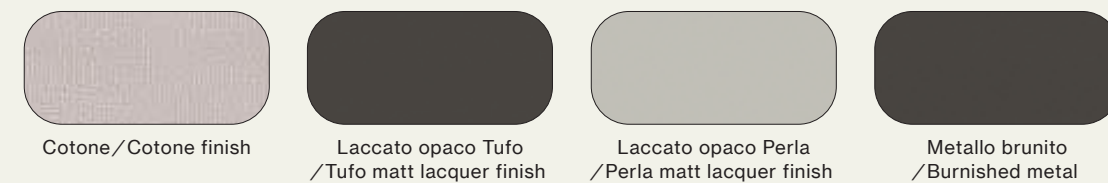

Finiture/Finishes: