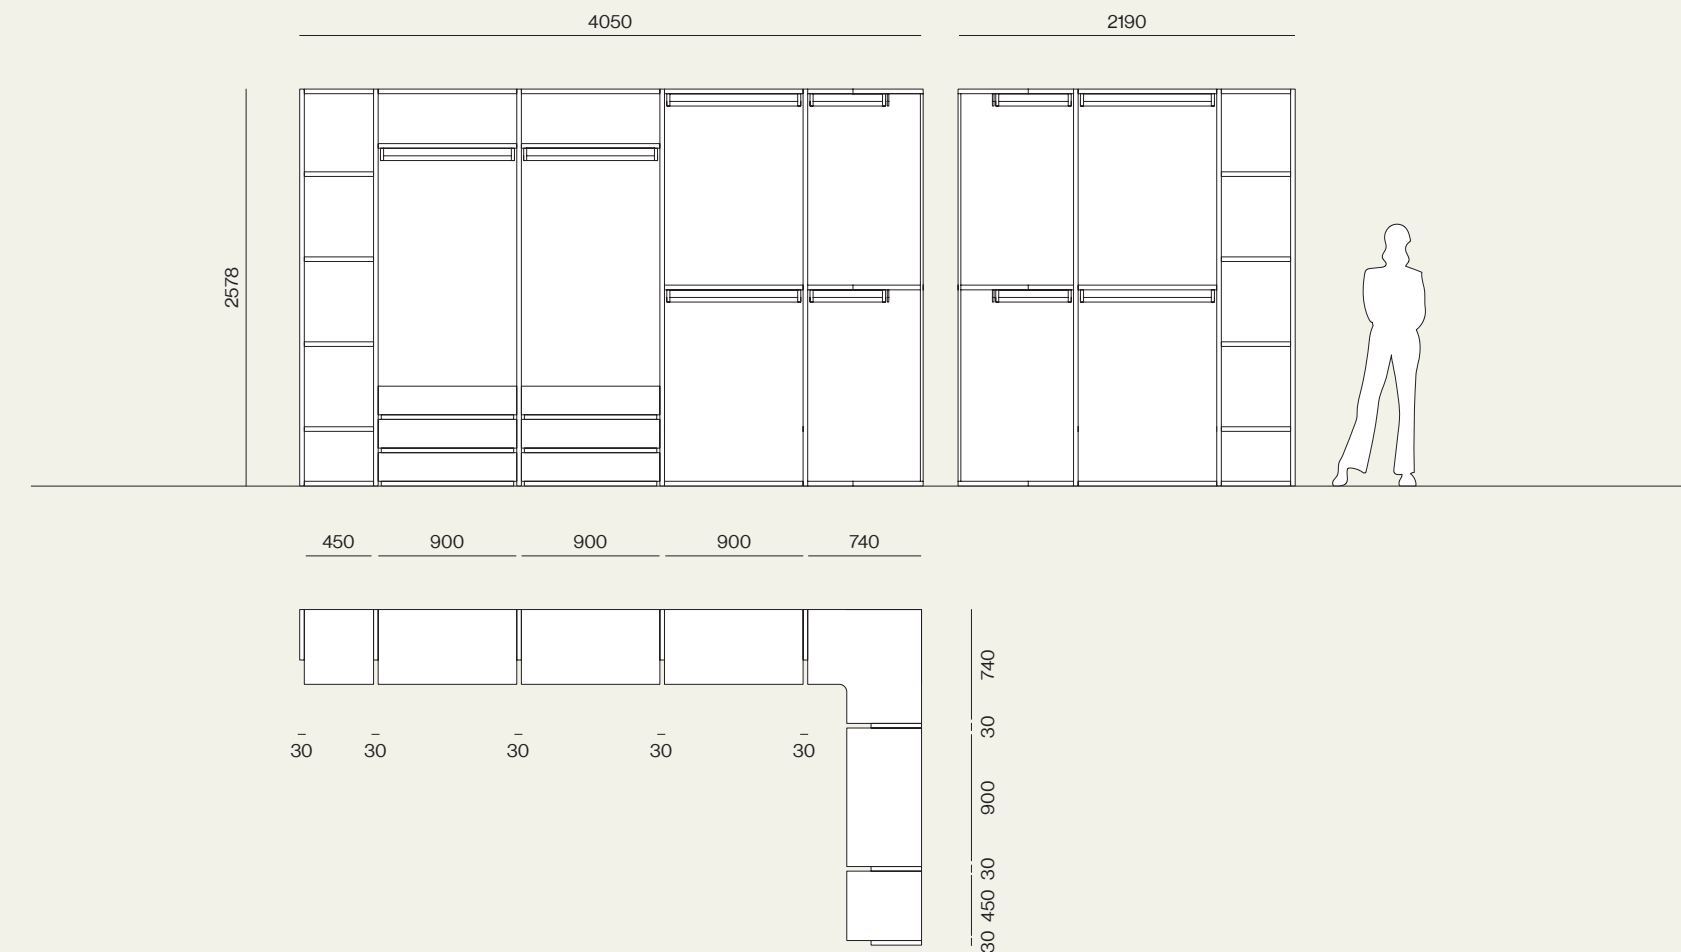

Ripiani Flexi con tubo appendiabiti e cassettiere Lego.
/Flexi shelves with hanger tubes and Lego drawer units.

Composizione/Composition

Elementi/Elements

- Cabina Flexi/Flexi walk-in closet

Finiture/Finishes:

Materico Noce
/Noce materic finish

Laccato opaco Titanio
/Titanio matt lacquer
finish

Metallo brunito
/Burnished metal