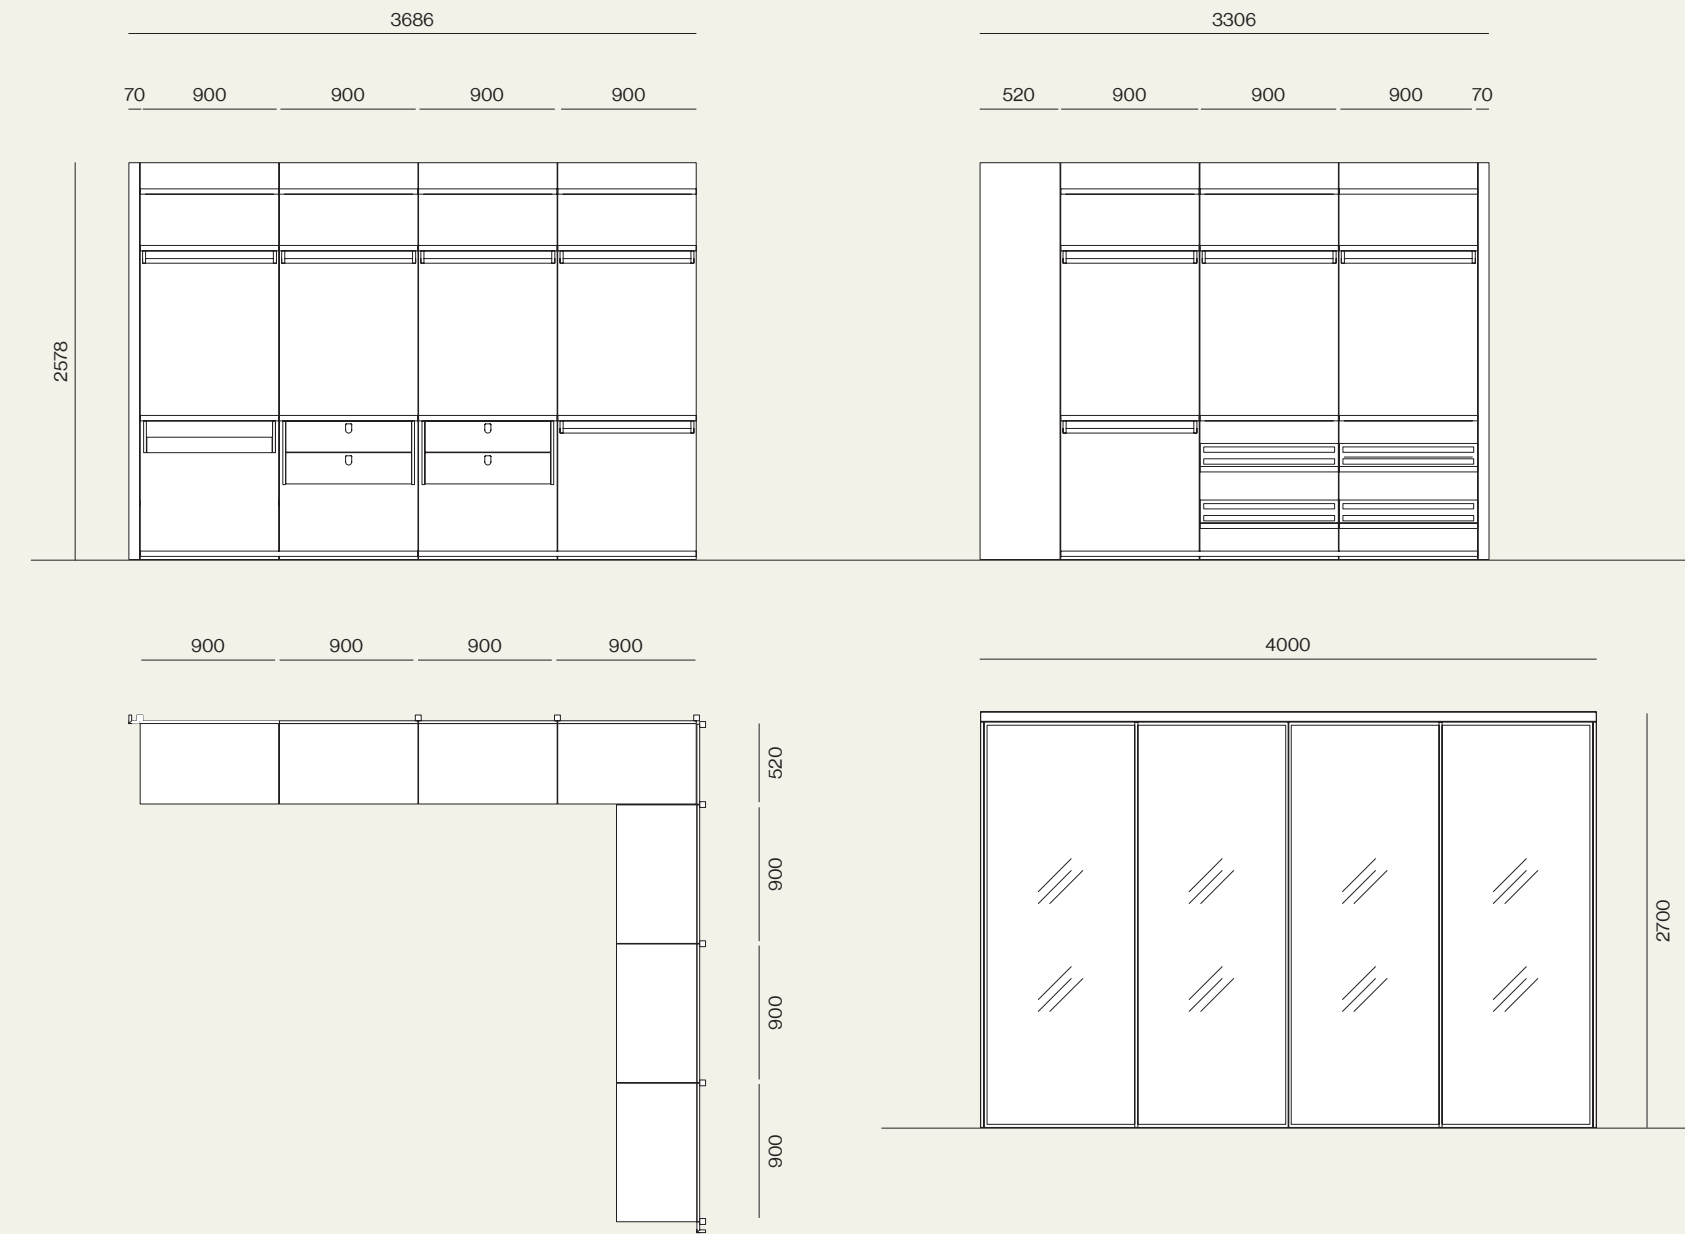

Ripiani in legno e ripiani in vetro con tubo e illuminazione, vassoio estraibile e panca a terra.
/Wood shelves and glass shelves with hangers and lighting, pull-out tray and floor-standing bench.

Composizione/Composition

Walk-in closet 02

Elementi/Elements

- Cabina boiserie Scenario/Scenario walk-in closet
- Specchio Soul/Soul mirror
- Portale di chiusura/Sliding doors for walk-in closet