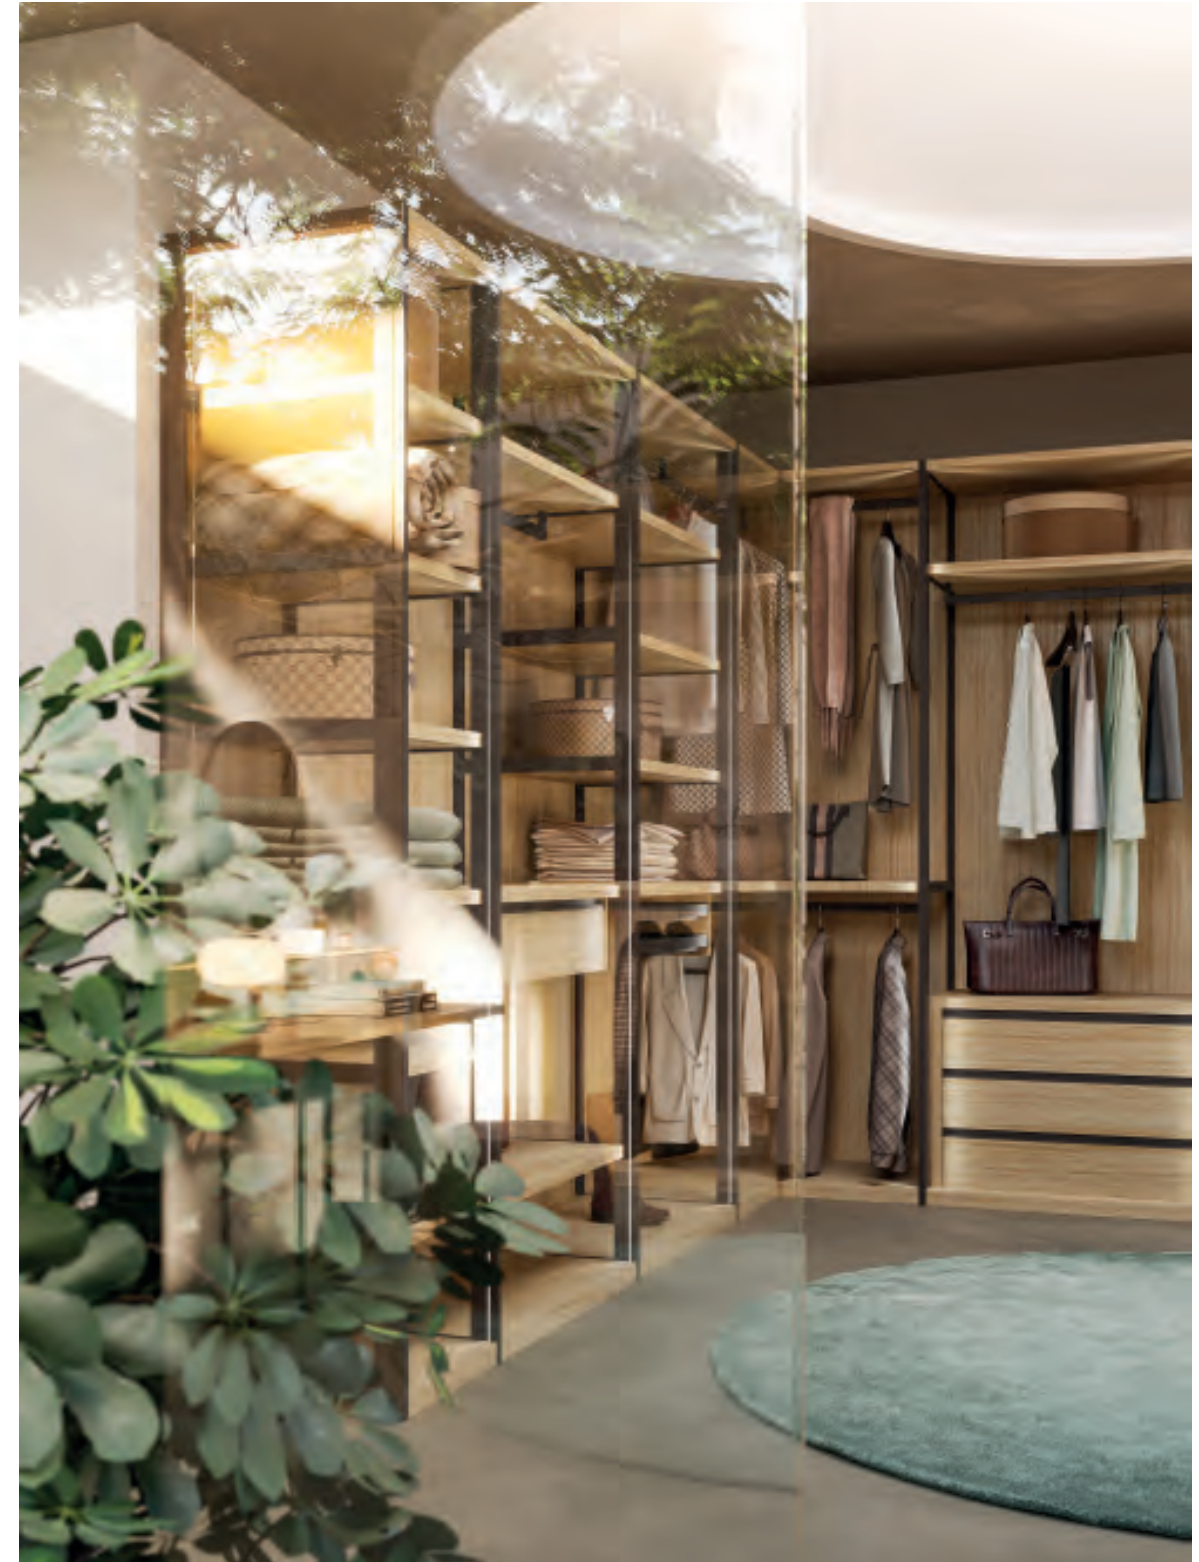

Cabina armadio Skeletro in metallo brunito con schiene e accessori in materico Rovere.
Cassettiere in materico Rovere con maniglia Gola in metallo brunito.

Skeletro walk-in closet in burnished metal with back panels and accessories in Rovere materic finish. Drawer packs in Rovere materic finish with Gola handle in burnished metal.

Walk-in closet

06