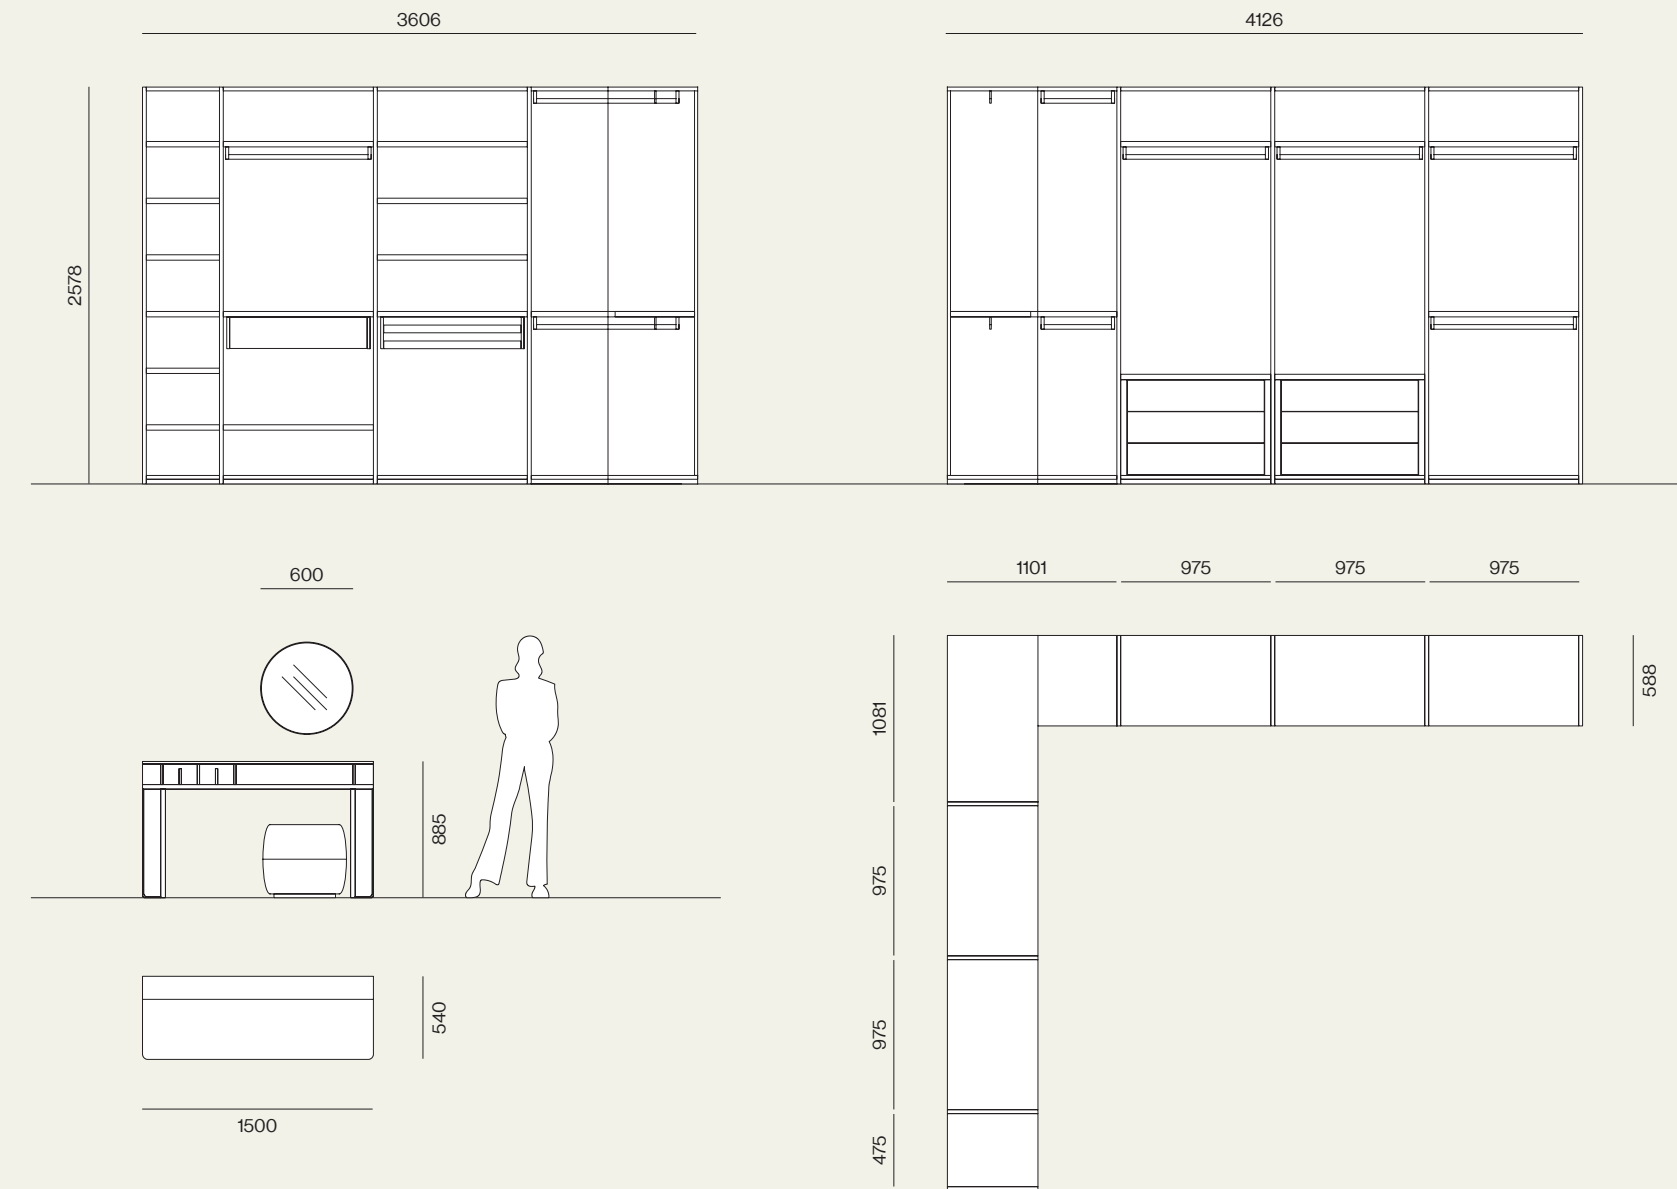

Cassettiera sospesa sotto ripiano con maniglia Gola, vassoio estraibile e portapantaloni.
/Hanging drawer unit with Gola handle, Pull-out tray and trouser rack.

Composizione/Composition

Walk-in closet 06

Elementi/Elements

- Cabina armadio Skeletro/Skeletro walk-in closet
- Scrivania Alfred/Alfred desk
- Specchio Soul/Soul mirror
- Pouf Rubrick/Rubrick pouf