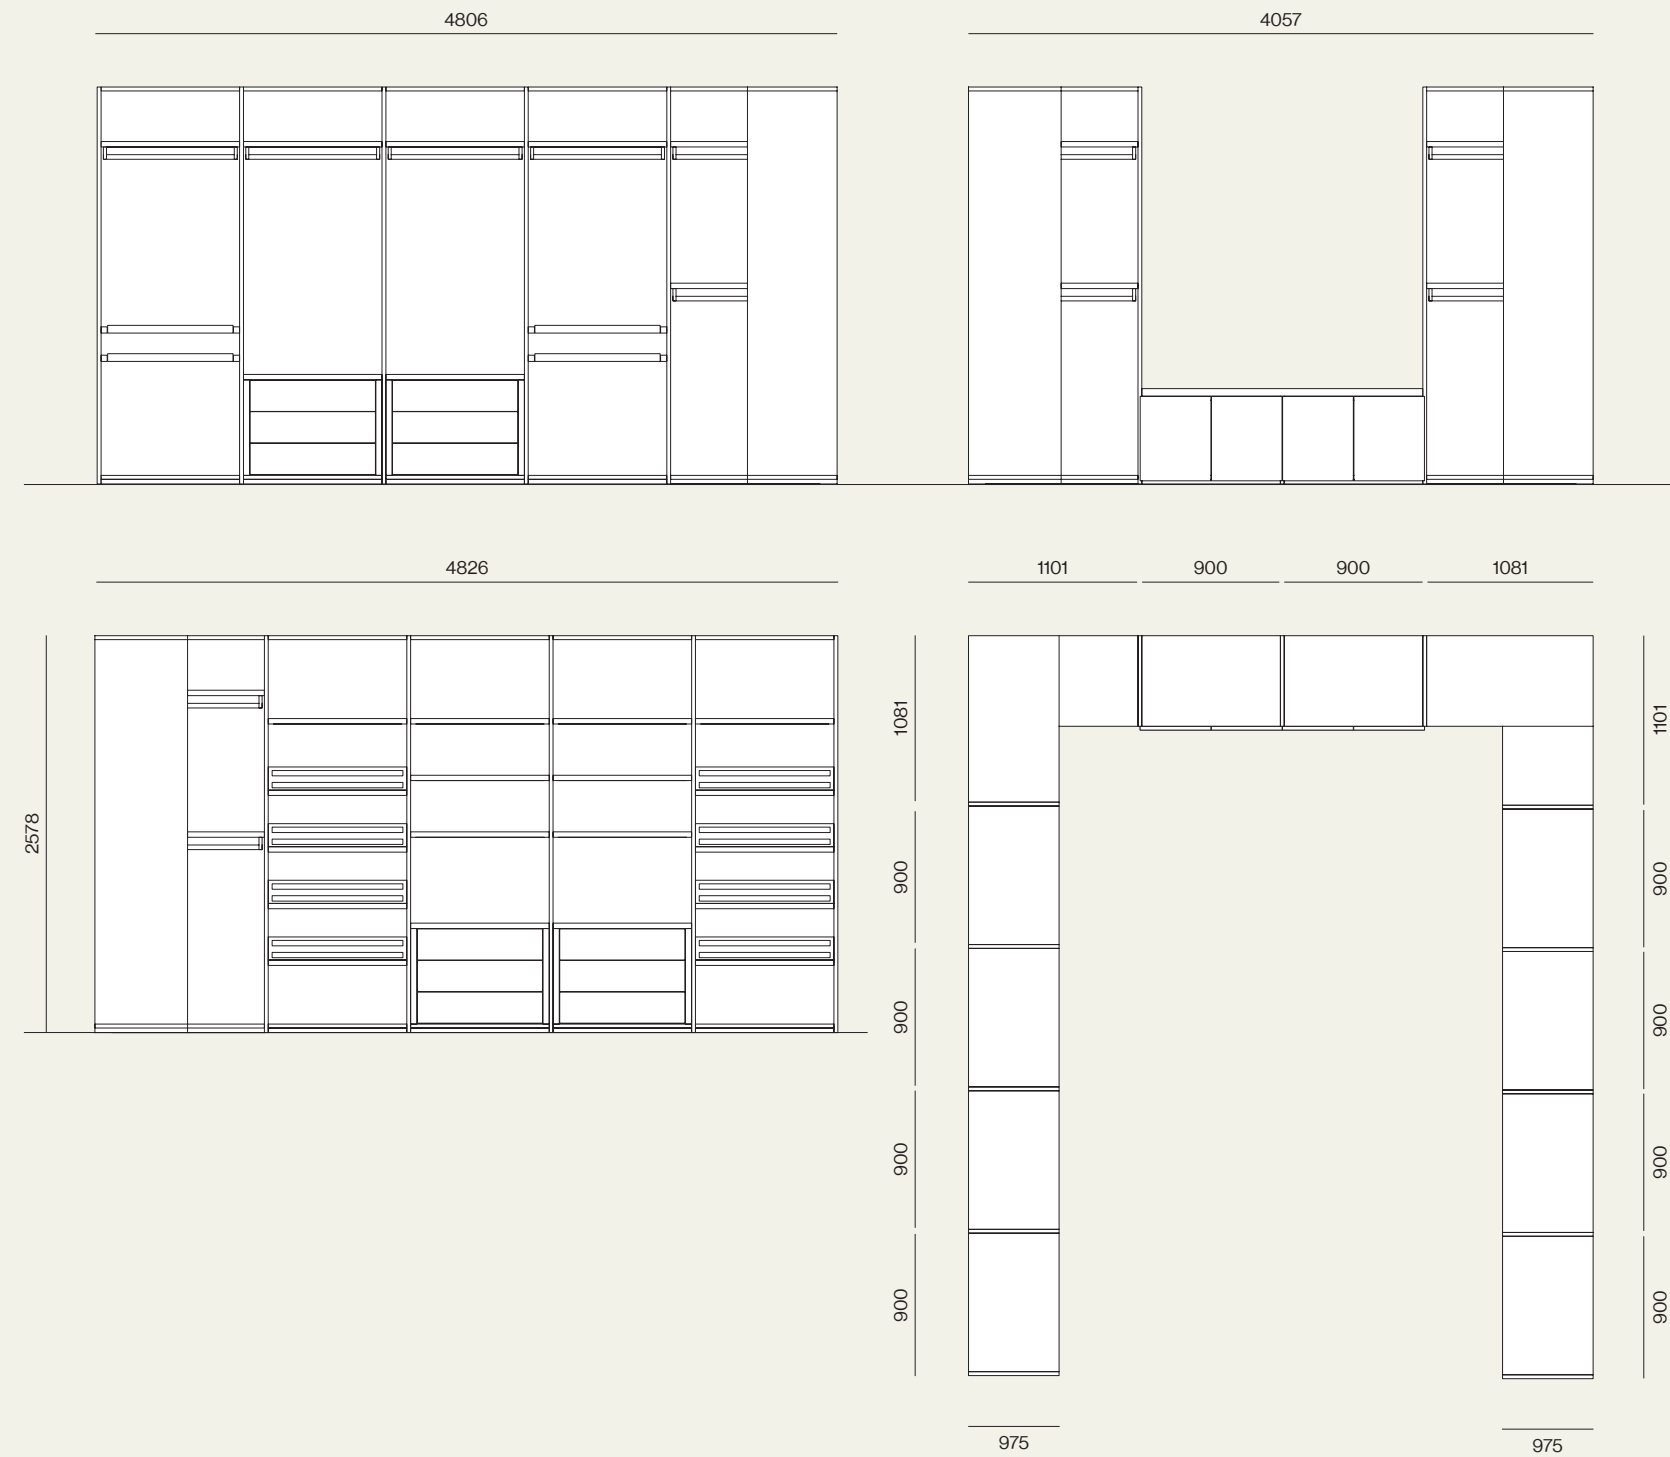

Elementi/Elements

- Cabina armadio/Walk-in closet