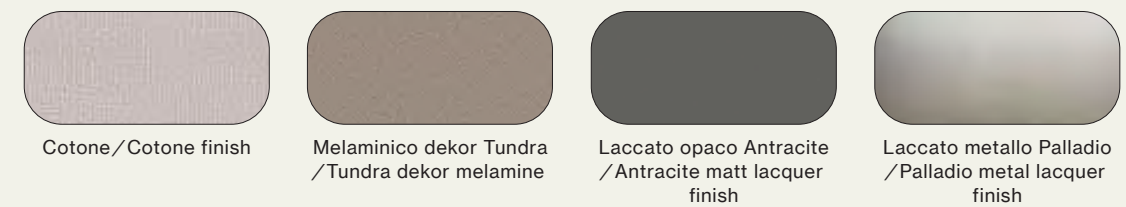

Finiture/Finishes: